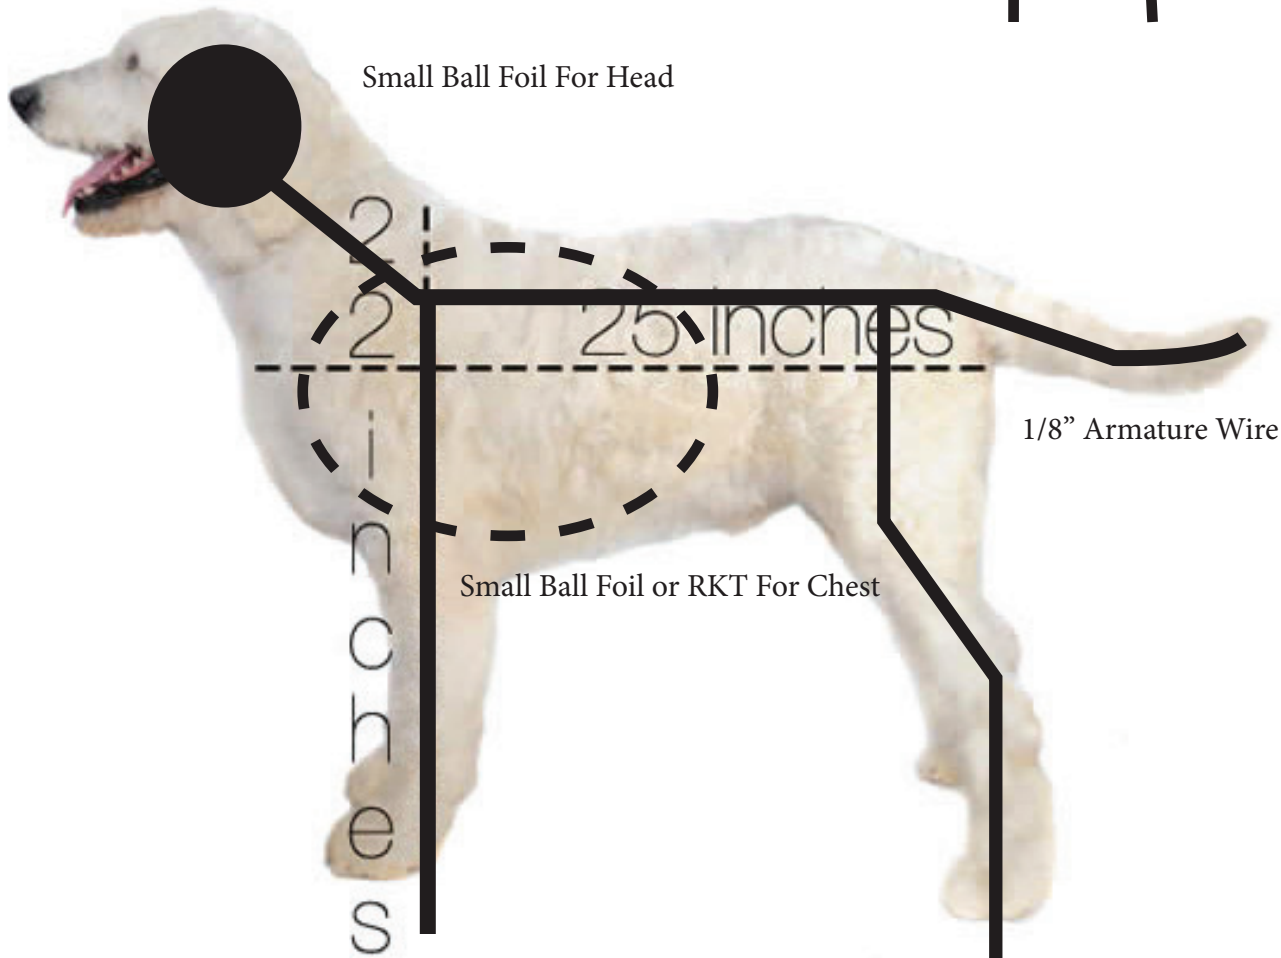

Dog Reference For Armature Building

Small Ball Foil For Head

21

25 inches

1/8" Armature Wire

Small Ball Foil or RKT For Chest

30 inches